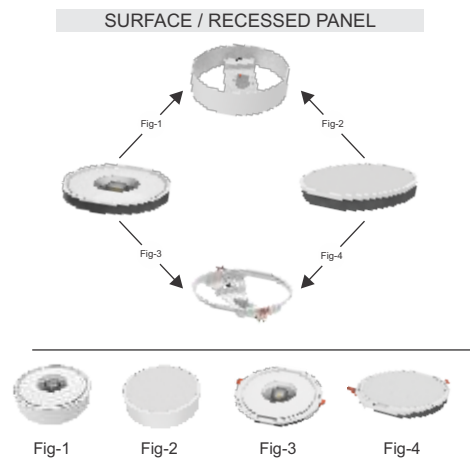

BALAR MARKETING PVT. LTD.

217, Functional Industrial Estate, Patparganj,
Delhi - 110 092, INDIA.
Toll Free No. : 1800 200 6334
Email: lightingsystems@kundancab.in
Website: www.kundancab.in